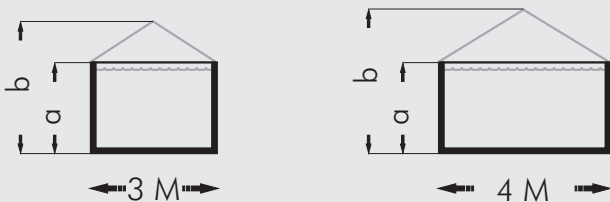

Measurements

CROSS SECTION - 3m/4m

TOP VIEW - 3m/4m

CROSS SECTION - 5m/9m

TOP VIEW - 5m/9m

A Structure of the Highest Quality

The classical design which has a multitude of applications such as exhibitions, conferences, logistical solutions, corporate hospitality and product launches.

	3m	4m	5m	9m
a. Side height	2.20m	2.20m	2.20m	2.20m
b. Ridge height	3.20m	3.50m	3.90m	3.20m

Time

For more information please contact us.