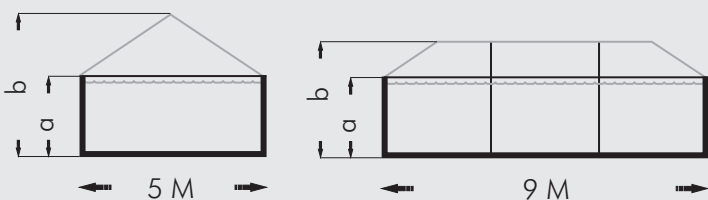

Measurements

CROSS SECTION - 3m/4m

TOP VIEW - 3m/4m

CROSS SECTION - 5m/9m

TOP VIEW - 5m/9m

A Structure of the Highest Quality

The classical design which has a multitude of applications such as exhibitions, conferences, logistical solutions, corporate hospitality and product launches.

	3m	4m	5m	9m
a. Side height	2.20m	2.20m	2.20m	2.20m
b. Ridge height	3.20m	3.50m	3.90m	3.20m

Time

For more information please contact us.