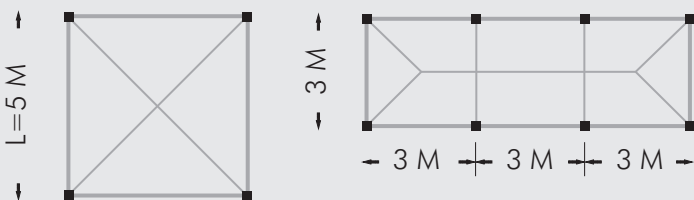

Measurements

CROSS SECTION - 3m/4m

TOP VIEW - 3m/4m

CROSS SECTION - 5m/9m

TOP VIEW - 5m/9m

A Structure of the Highest Quality

The classical design which has a multitude of applications such as exhibitions, conferences, logistical solutions, corporate hospitality and product launches.

	3m	4m	5m	9m
a. Side height	2.20m	2.20m	2.20m	2.20m
b. Ridge height	3.20m	3.50m	3.90m	3.20m

Time

For more information please contact us.