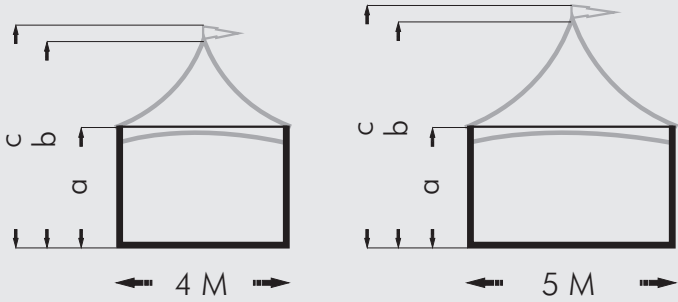

Measurements

CROSS SECTION - 4m/5m

TOP VIEW - 4m/5m

CROSS SECTION - Hexagon

TOP VIEW - Hexagon

A Structure of the Highest Quality

The classical design which has a multitude of applications such as exhibitions, conferences, logistical solutions, corporate hospitality and product launches.

Weight (kg)

	4m	5m	Hexagon
Total	80	232	377

Time

For more information please contact us.

	4m	5m	Hexagon
a. Side height	2.87m	2.87m	2.87m
b. Ridge height	4.95m	5.40m	6.17m
c. Flag height	5.25m	5.70m	6.47m