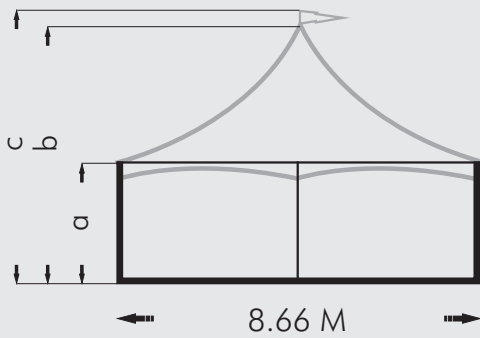

Measurements

CROSS SECTION - 4m/5m

TOP VIEW - 4m/5m

CROSS SECTION - Hexagon

TOP VIEW - Hexagon

A Structure of the Highest Quality

The classical design which has a multitude of applications such as exhibitions, conferences, logistical solutions, corporate hospitality and product launches.

Weight (kg)

	4m	5m	Hexagon
Total	80	232	377

Time

For more information please contact us.

	4m	5m	Hexagon
a. Side height	2.87m	2.87m	2.87m
b. Ridge height	4.95m	5.40m	6.17m
c. Flag height	5.25m	5.70m	6.47m