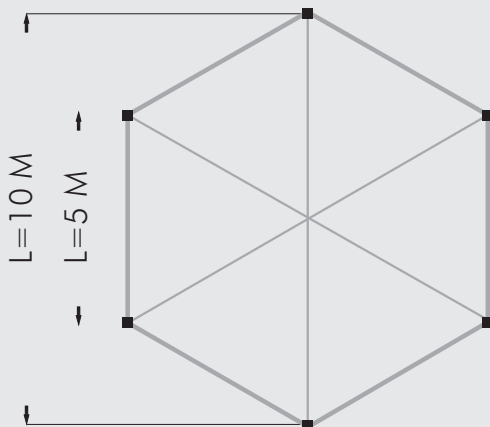

Measurements

CROSS SECTION - 4m/5m

TOP VIEW - 4m/5m

CROSS SECTION - Hexagon

TOP VIEW - Hexagon

A Structure of the Highest Quality

The classical design which has a multitude of applications such as exhibitions, conferences, logistical solutions, corporate hospitality and product launches.

Weight (kg)

	4m	5m	Hexagon
Total	80	232	377

Time

For more information please contact us.

	4m	5m	Hexagon
a. Side height	2.87m	2.87m	2.87m
b. Ridge height	4.95m	5.40m	6.17m
c. Flag height	5.25m	5.70m	6.47m