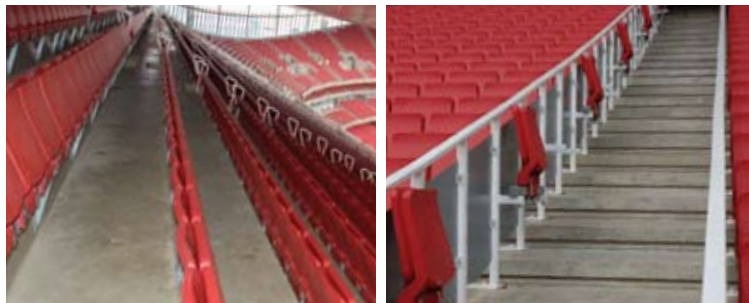

The BOX Seat incorporates a patented soft action rotation system which enables the seat to tip up tight, allowing the widest possible walkway access.

The seat's compact design and wider access gained allows maximum seating capacity whilst benefiting efficient emergency spectator egress.