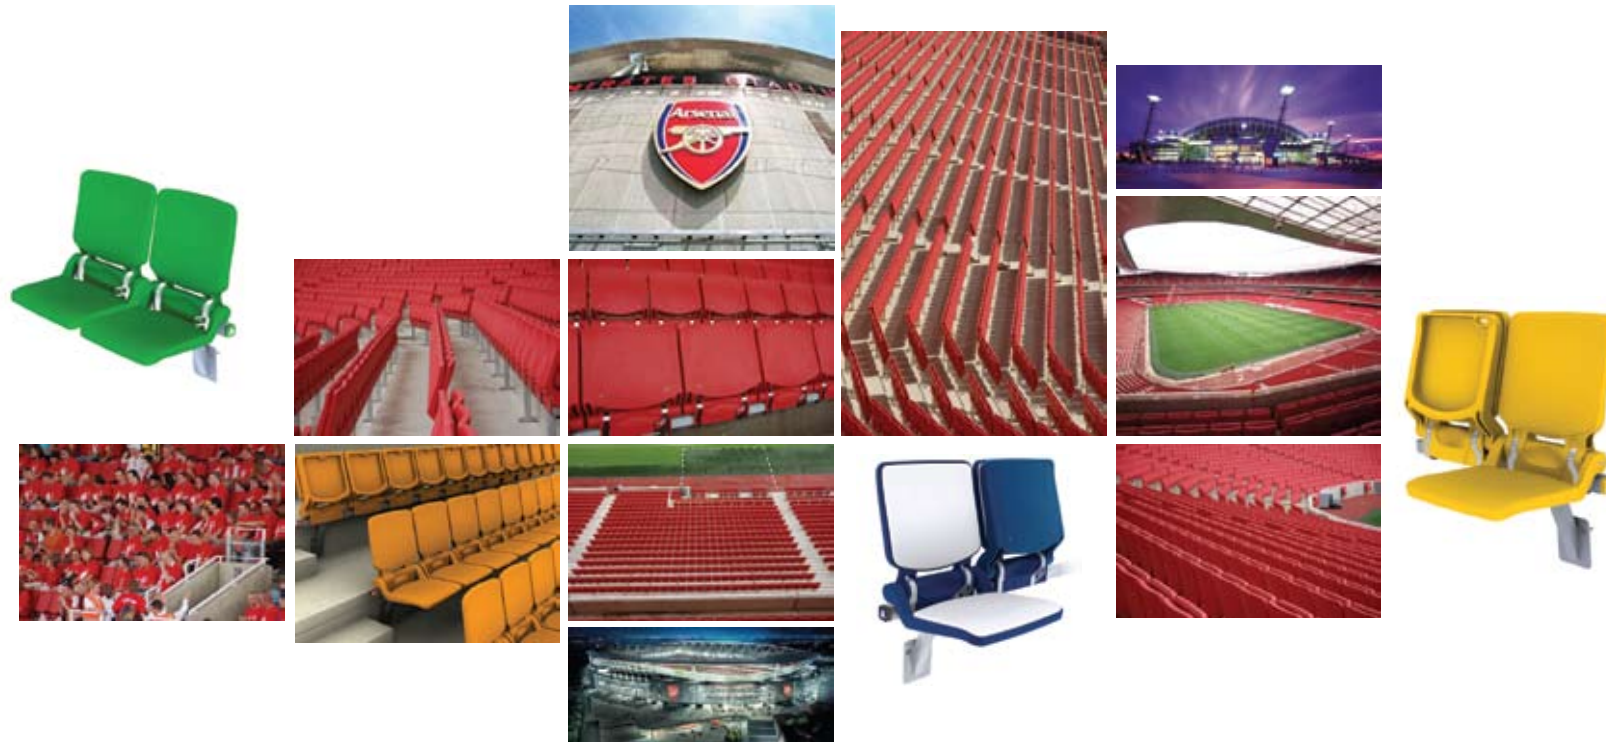

Arena House
Membury, Lambourn Woodlands
Hungerford, Berkshire RG17 7TQ

Tel: 01488 67 48 00

Fax: 01488 67 48 22

Email: info@arenaseating.com

WWW.ARENA SEATING.COM