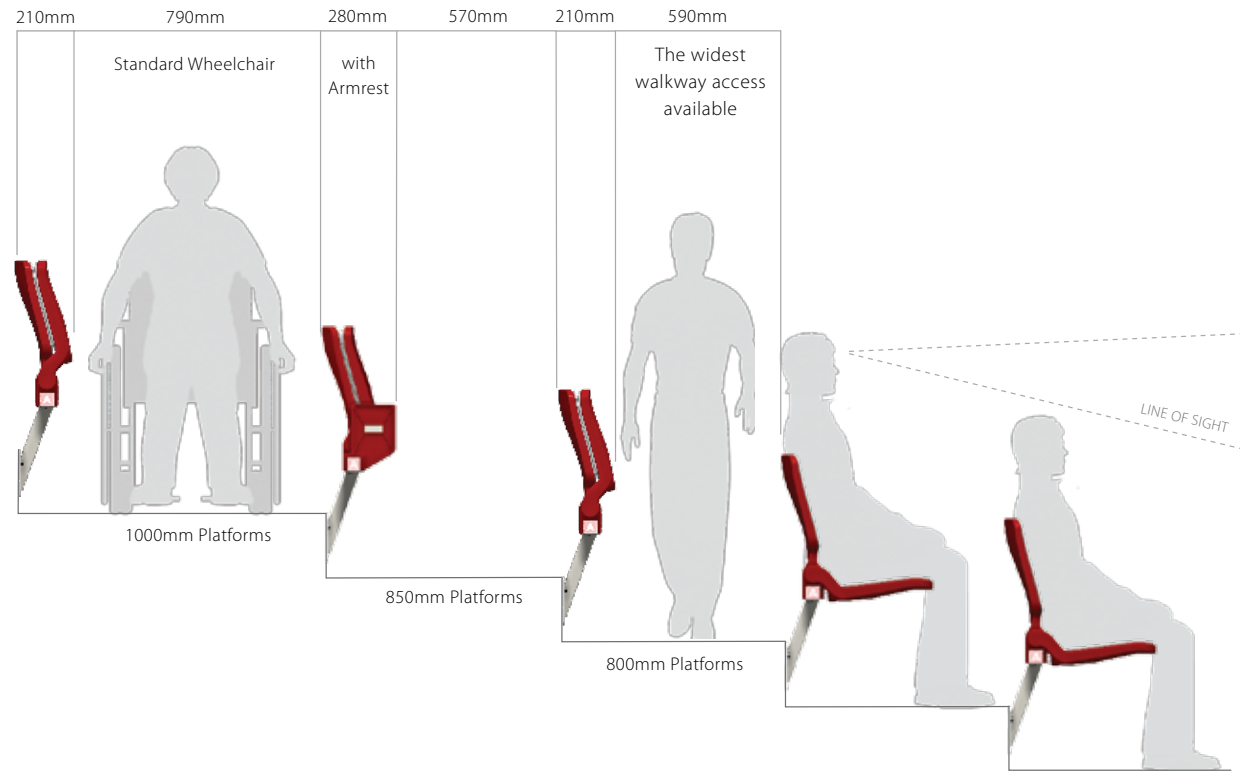

The BOX Seat incorporates a patented soft action rotation system which enables the seat to tip up tight, allowing the widest possible walkway access.

The seat's compact design and wider access gained allows maximum seating capacity whilst benefiting efficient emergency spectator egress.